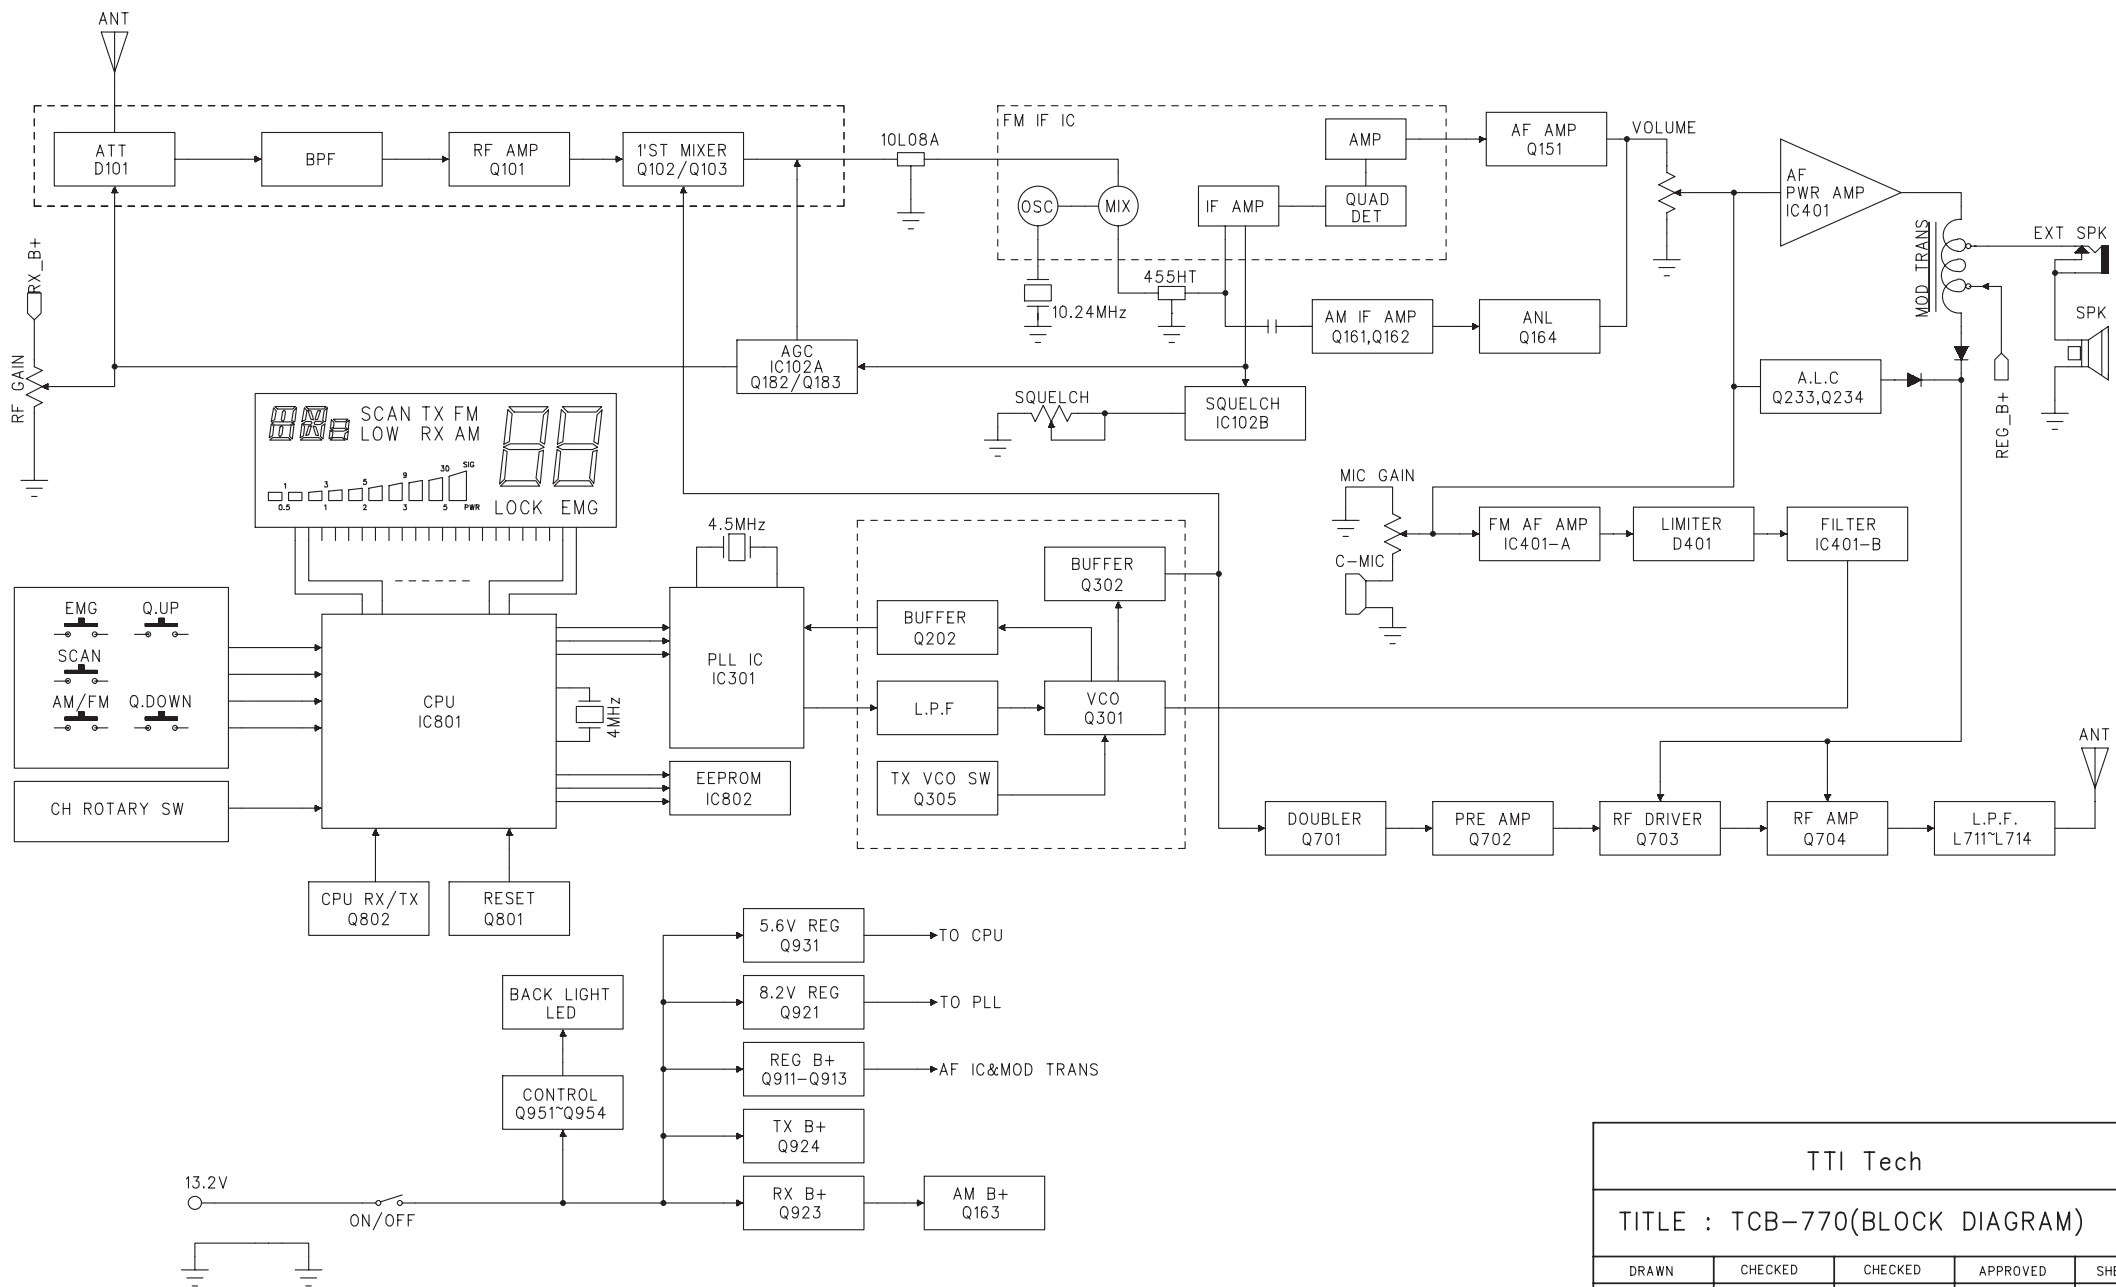

SECTION 6 BLOCK DIAGRAM

TTI Tech				
TITLE : TCB-770(BLOCK DIAGRAM)				
DRAWN	CHECKED	CHECKED	APPROVED	SHEET
S.H.KWON				1 OF 1
				REV
2005.01.31.				0.1