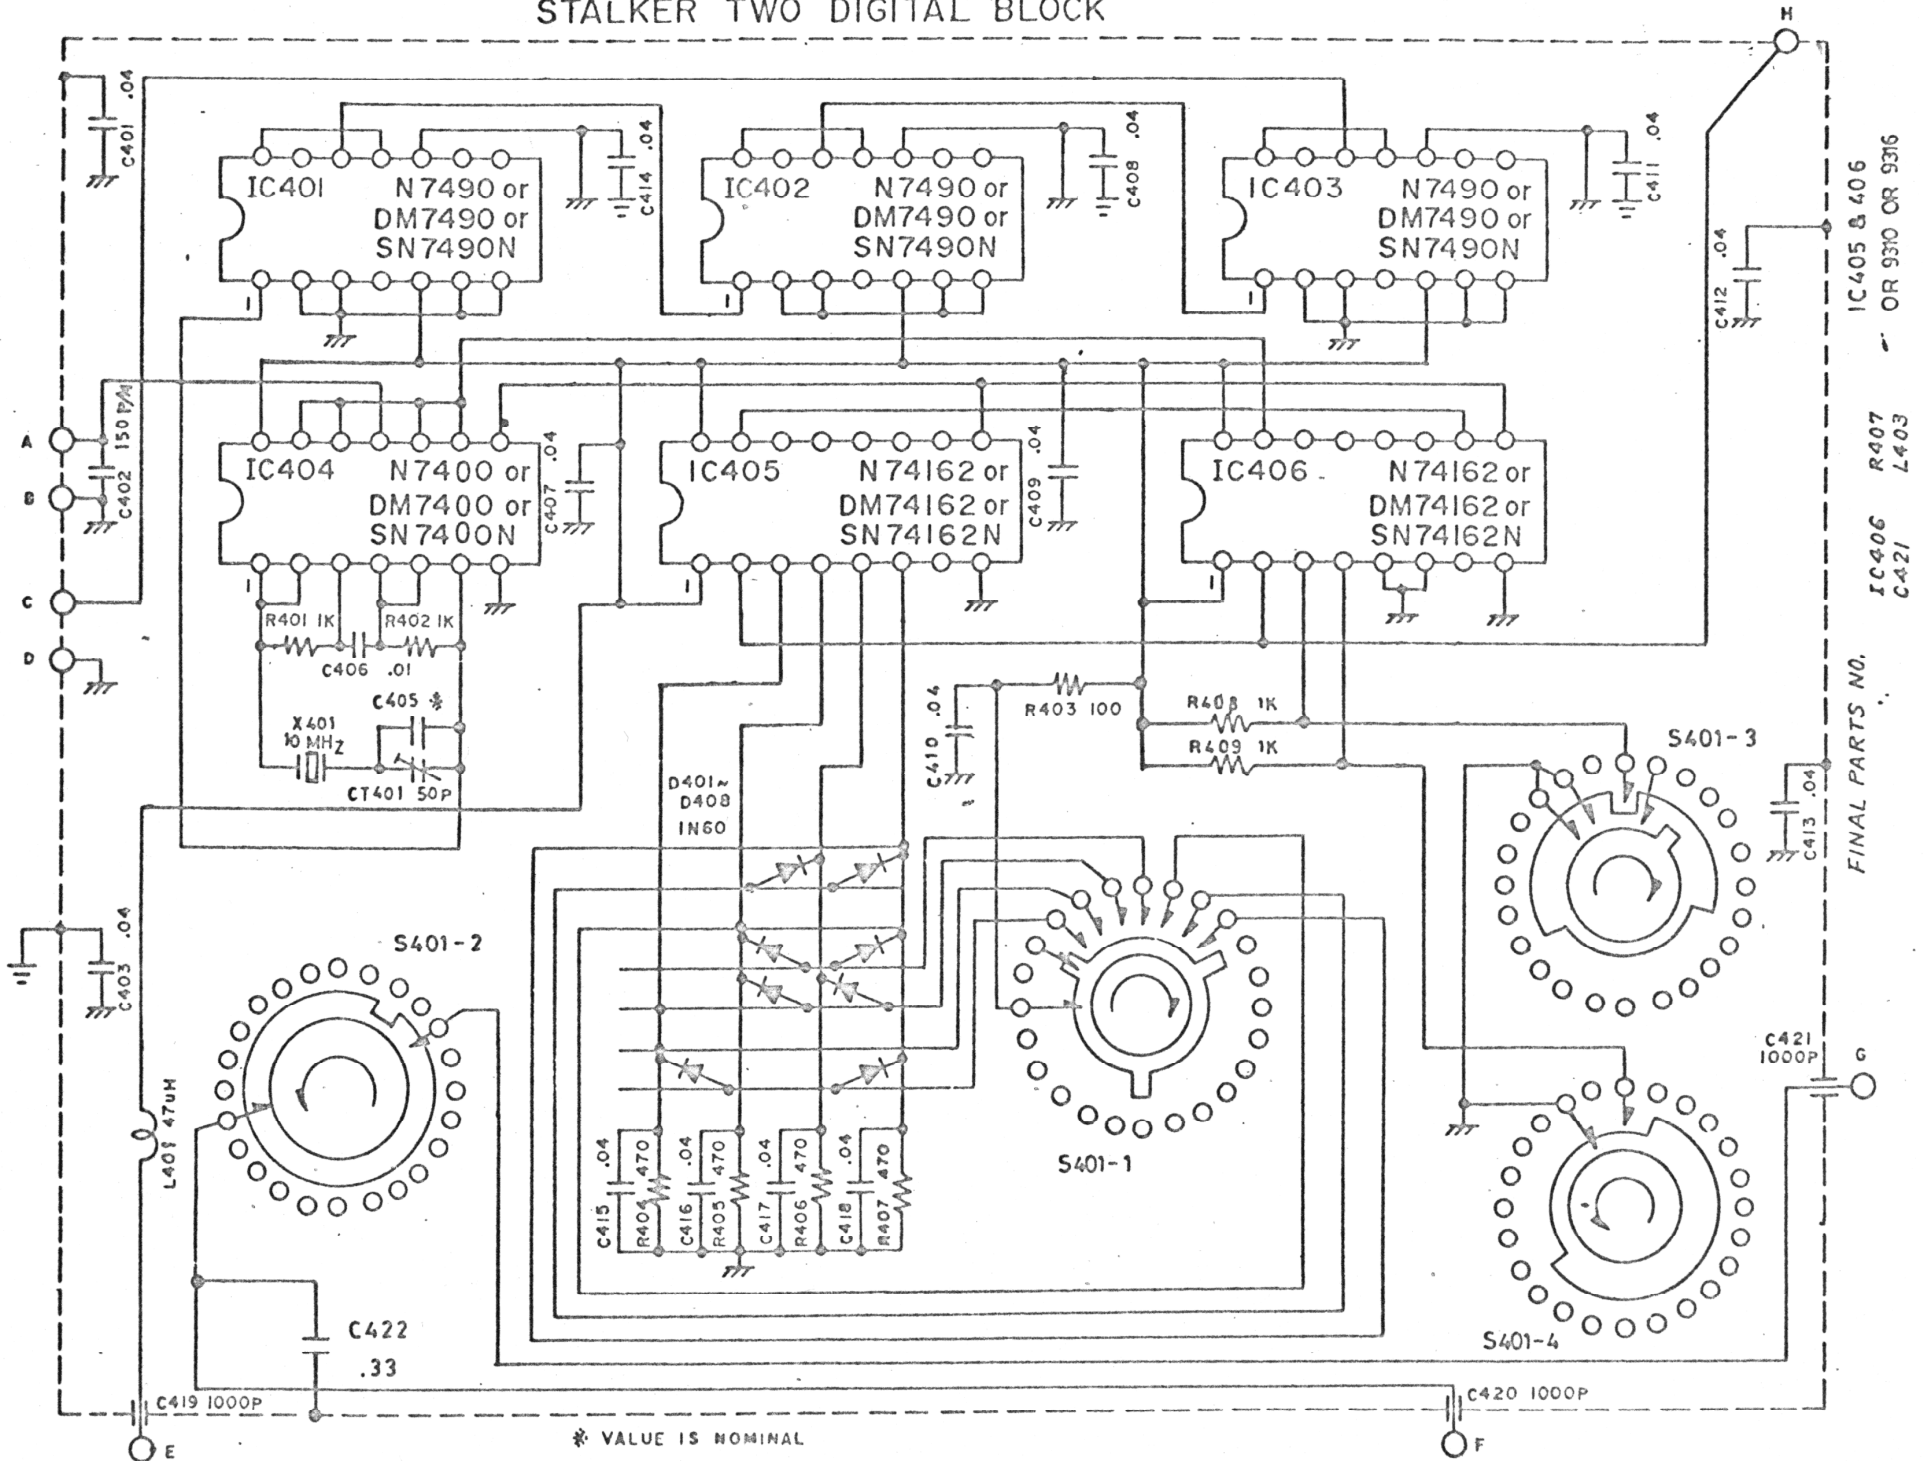

STALKER TWO DIGITAL BLOCK

FINAL PARTS NO.
 IC405 & 406
 IC406
 R407
 L403
 C421

* VALUE IS NOMINAL