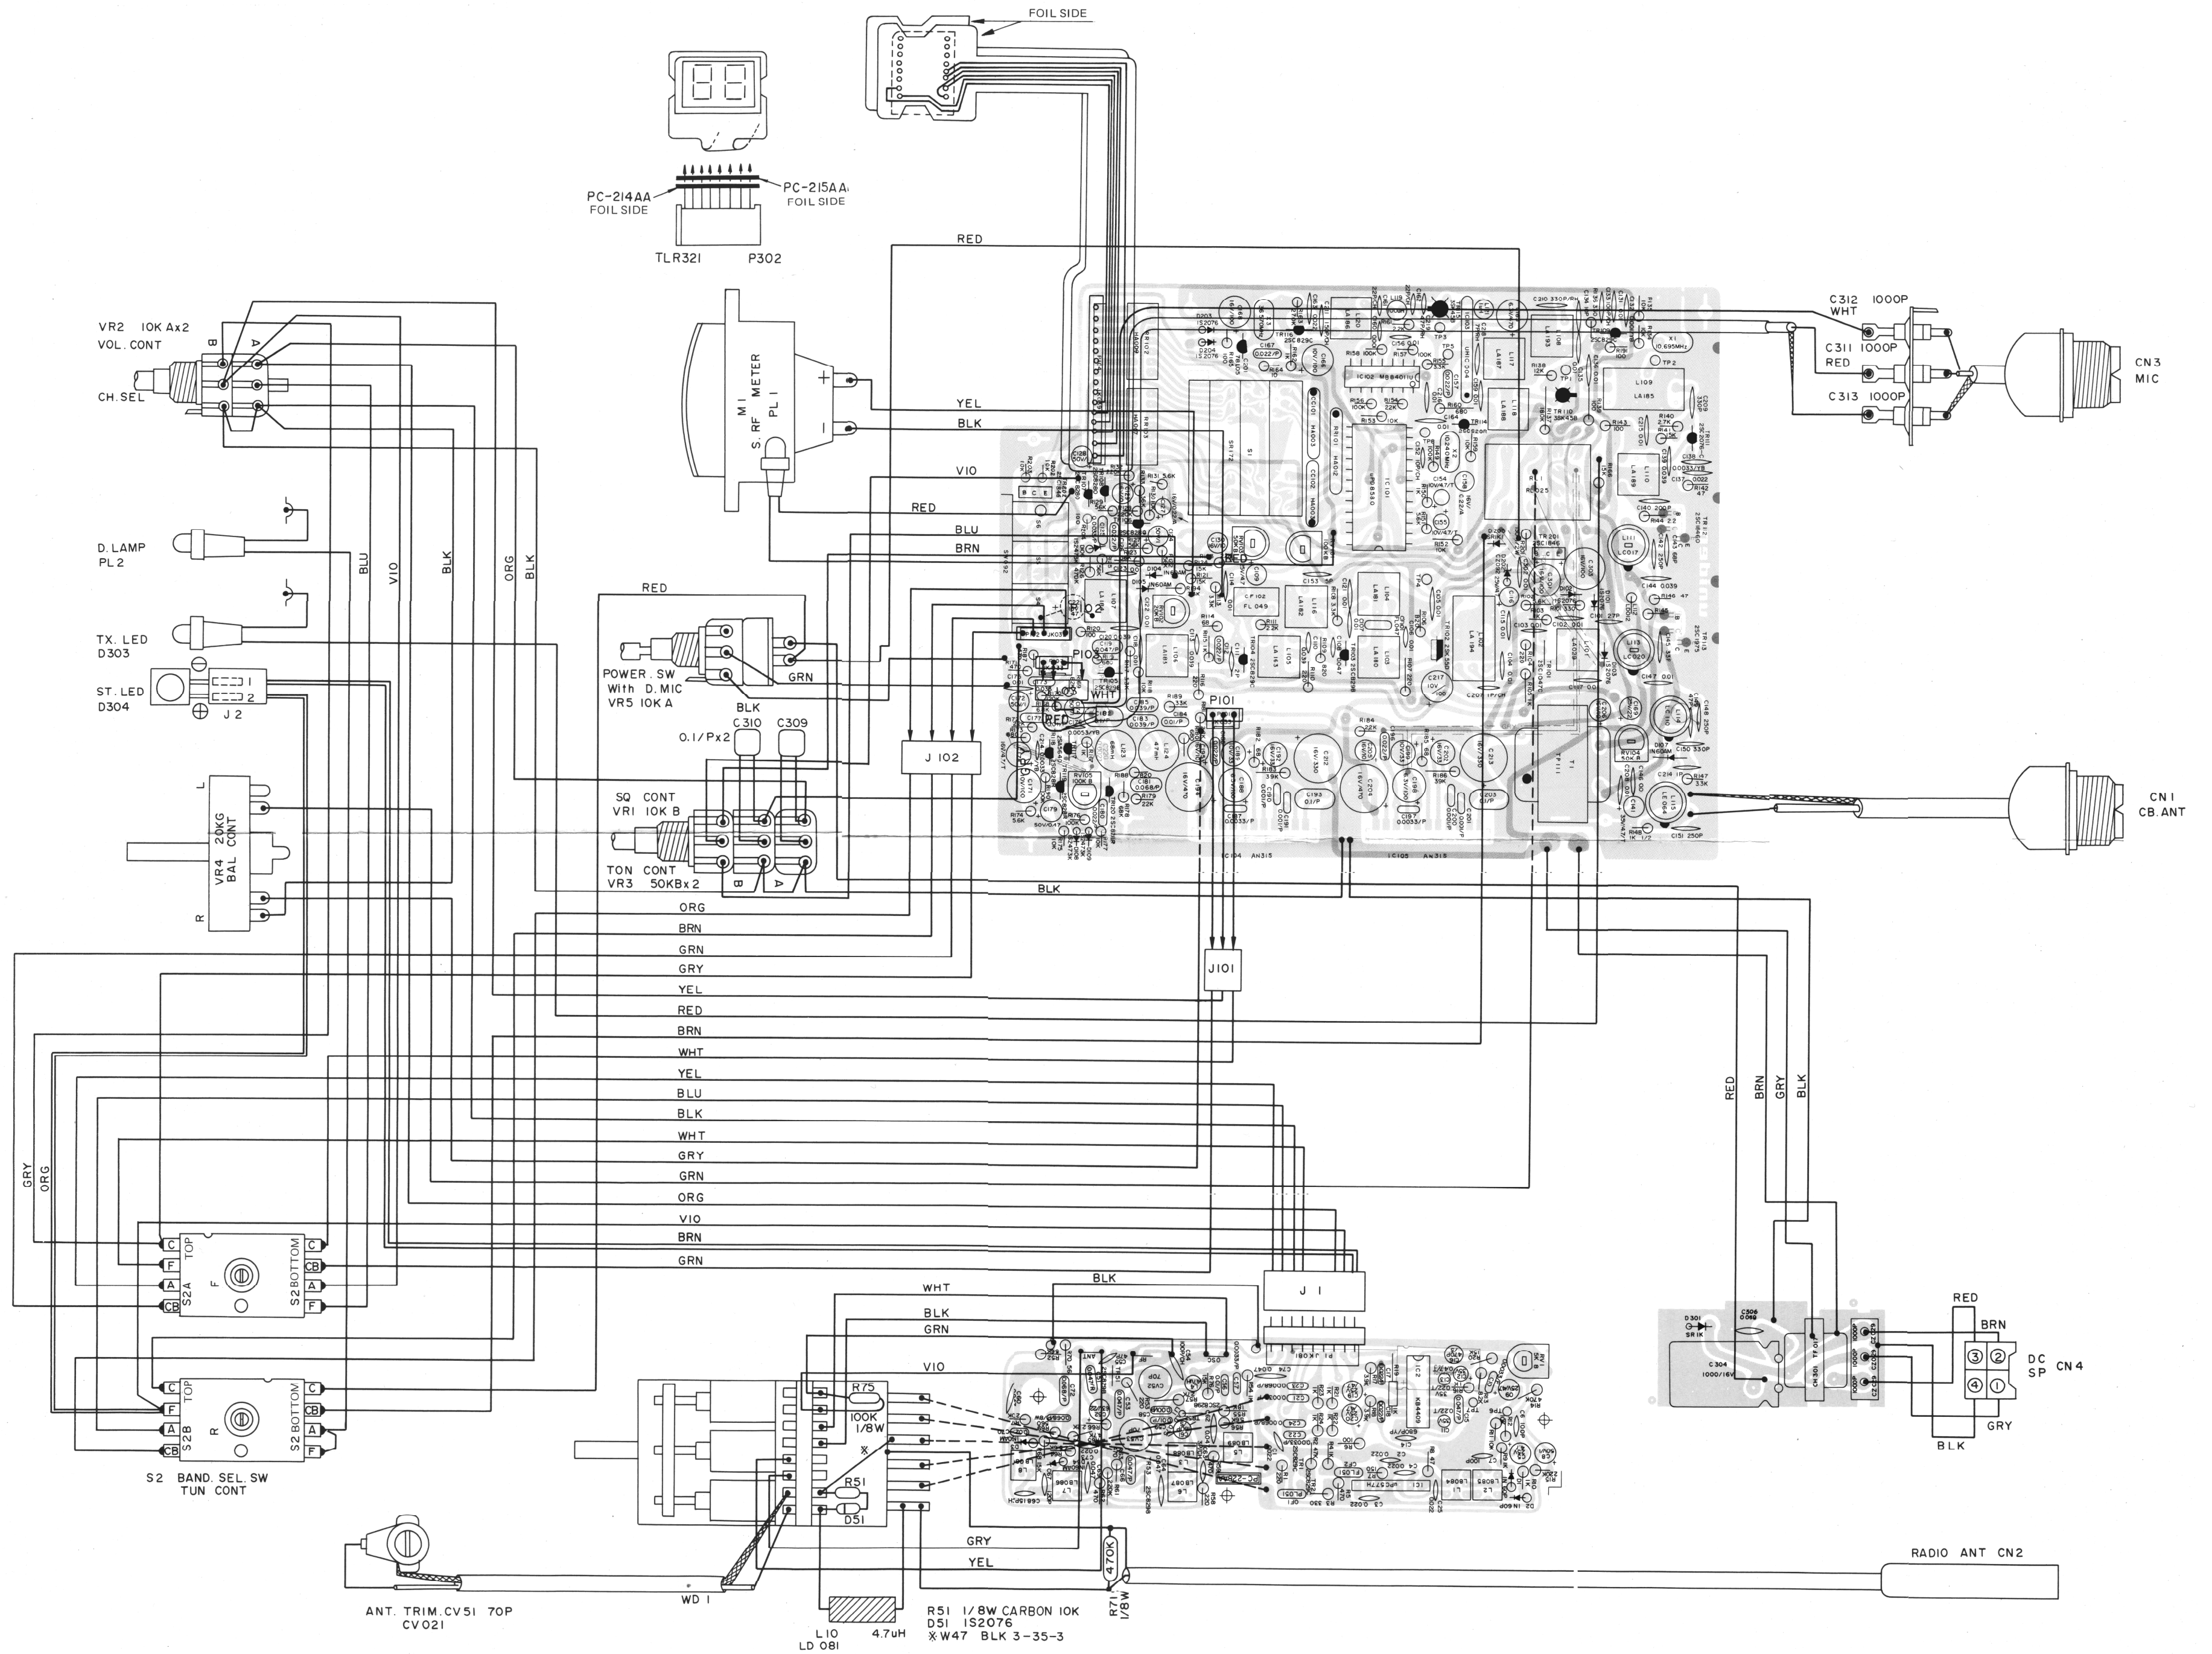

WIRING DIAGRAM

Cobra 45XLR

In-Dash 40 Channel CB 2 Way Mobile Transceiver With AM/FM/FM Stereo Radio