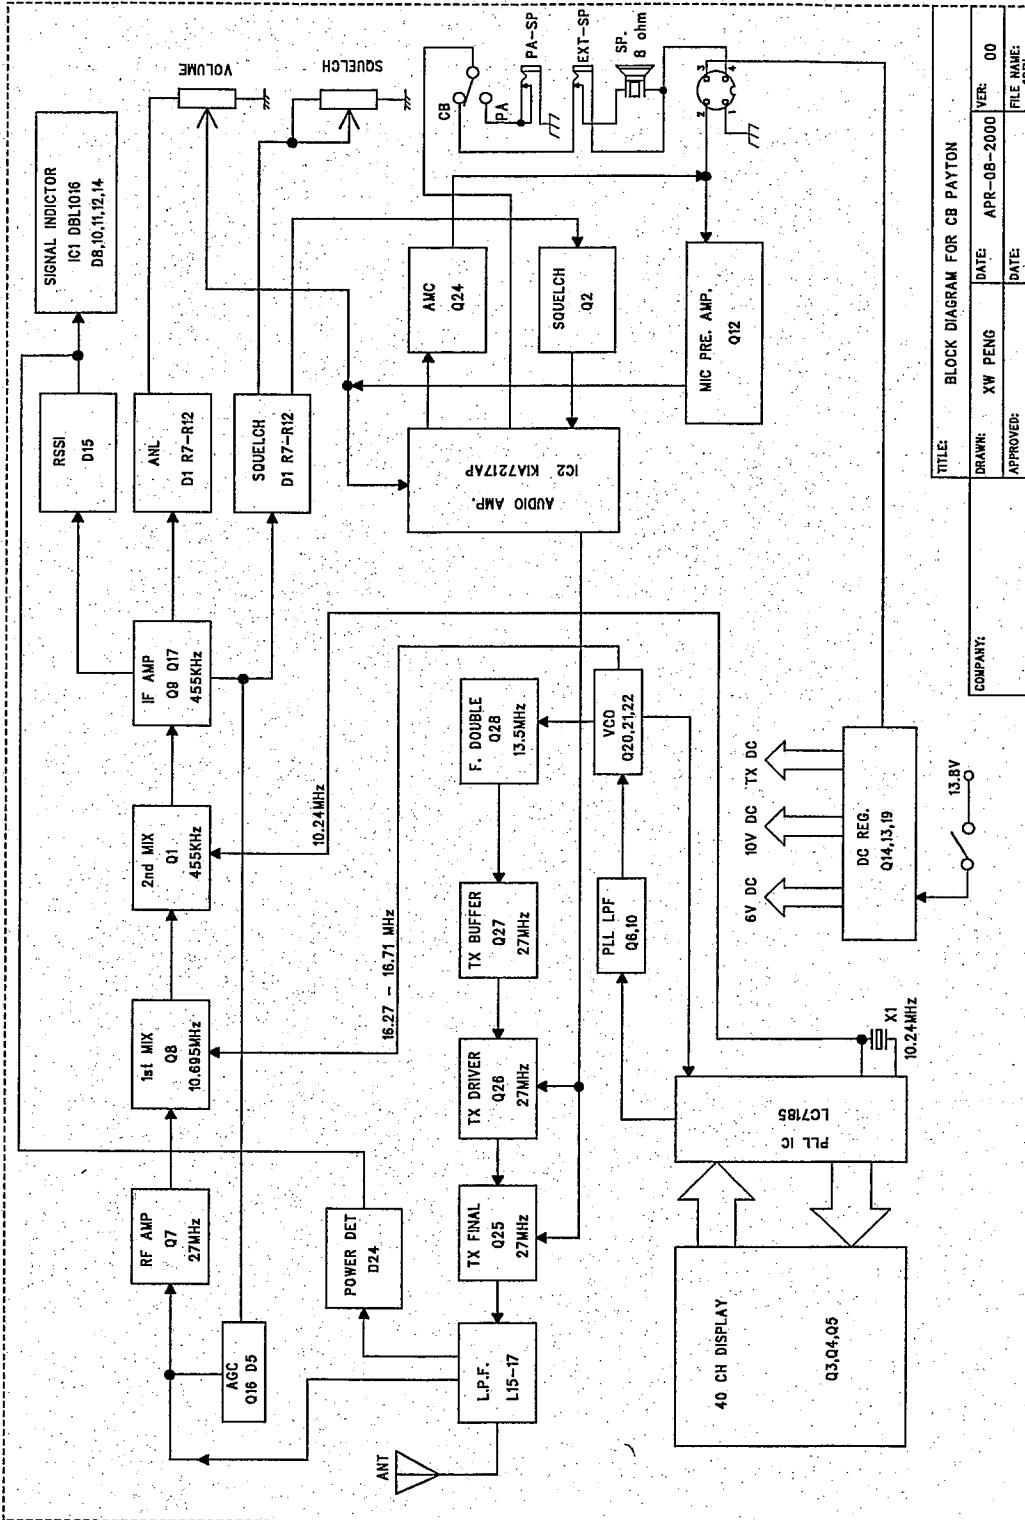

BLOCK DIAGRAM FOR CB 19 PAYTON

TITLE: BLOCK DIAGRAM FOR CB PAYTON			
DRAWN: XW PENG	DATE: APR-08-2000	VER: 00	
APPROVED:	DATE:	FILE NAME:	19BL
COMPANY:			