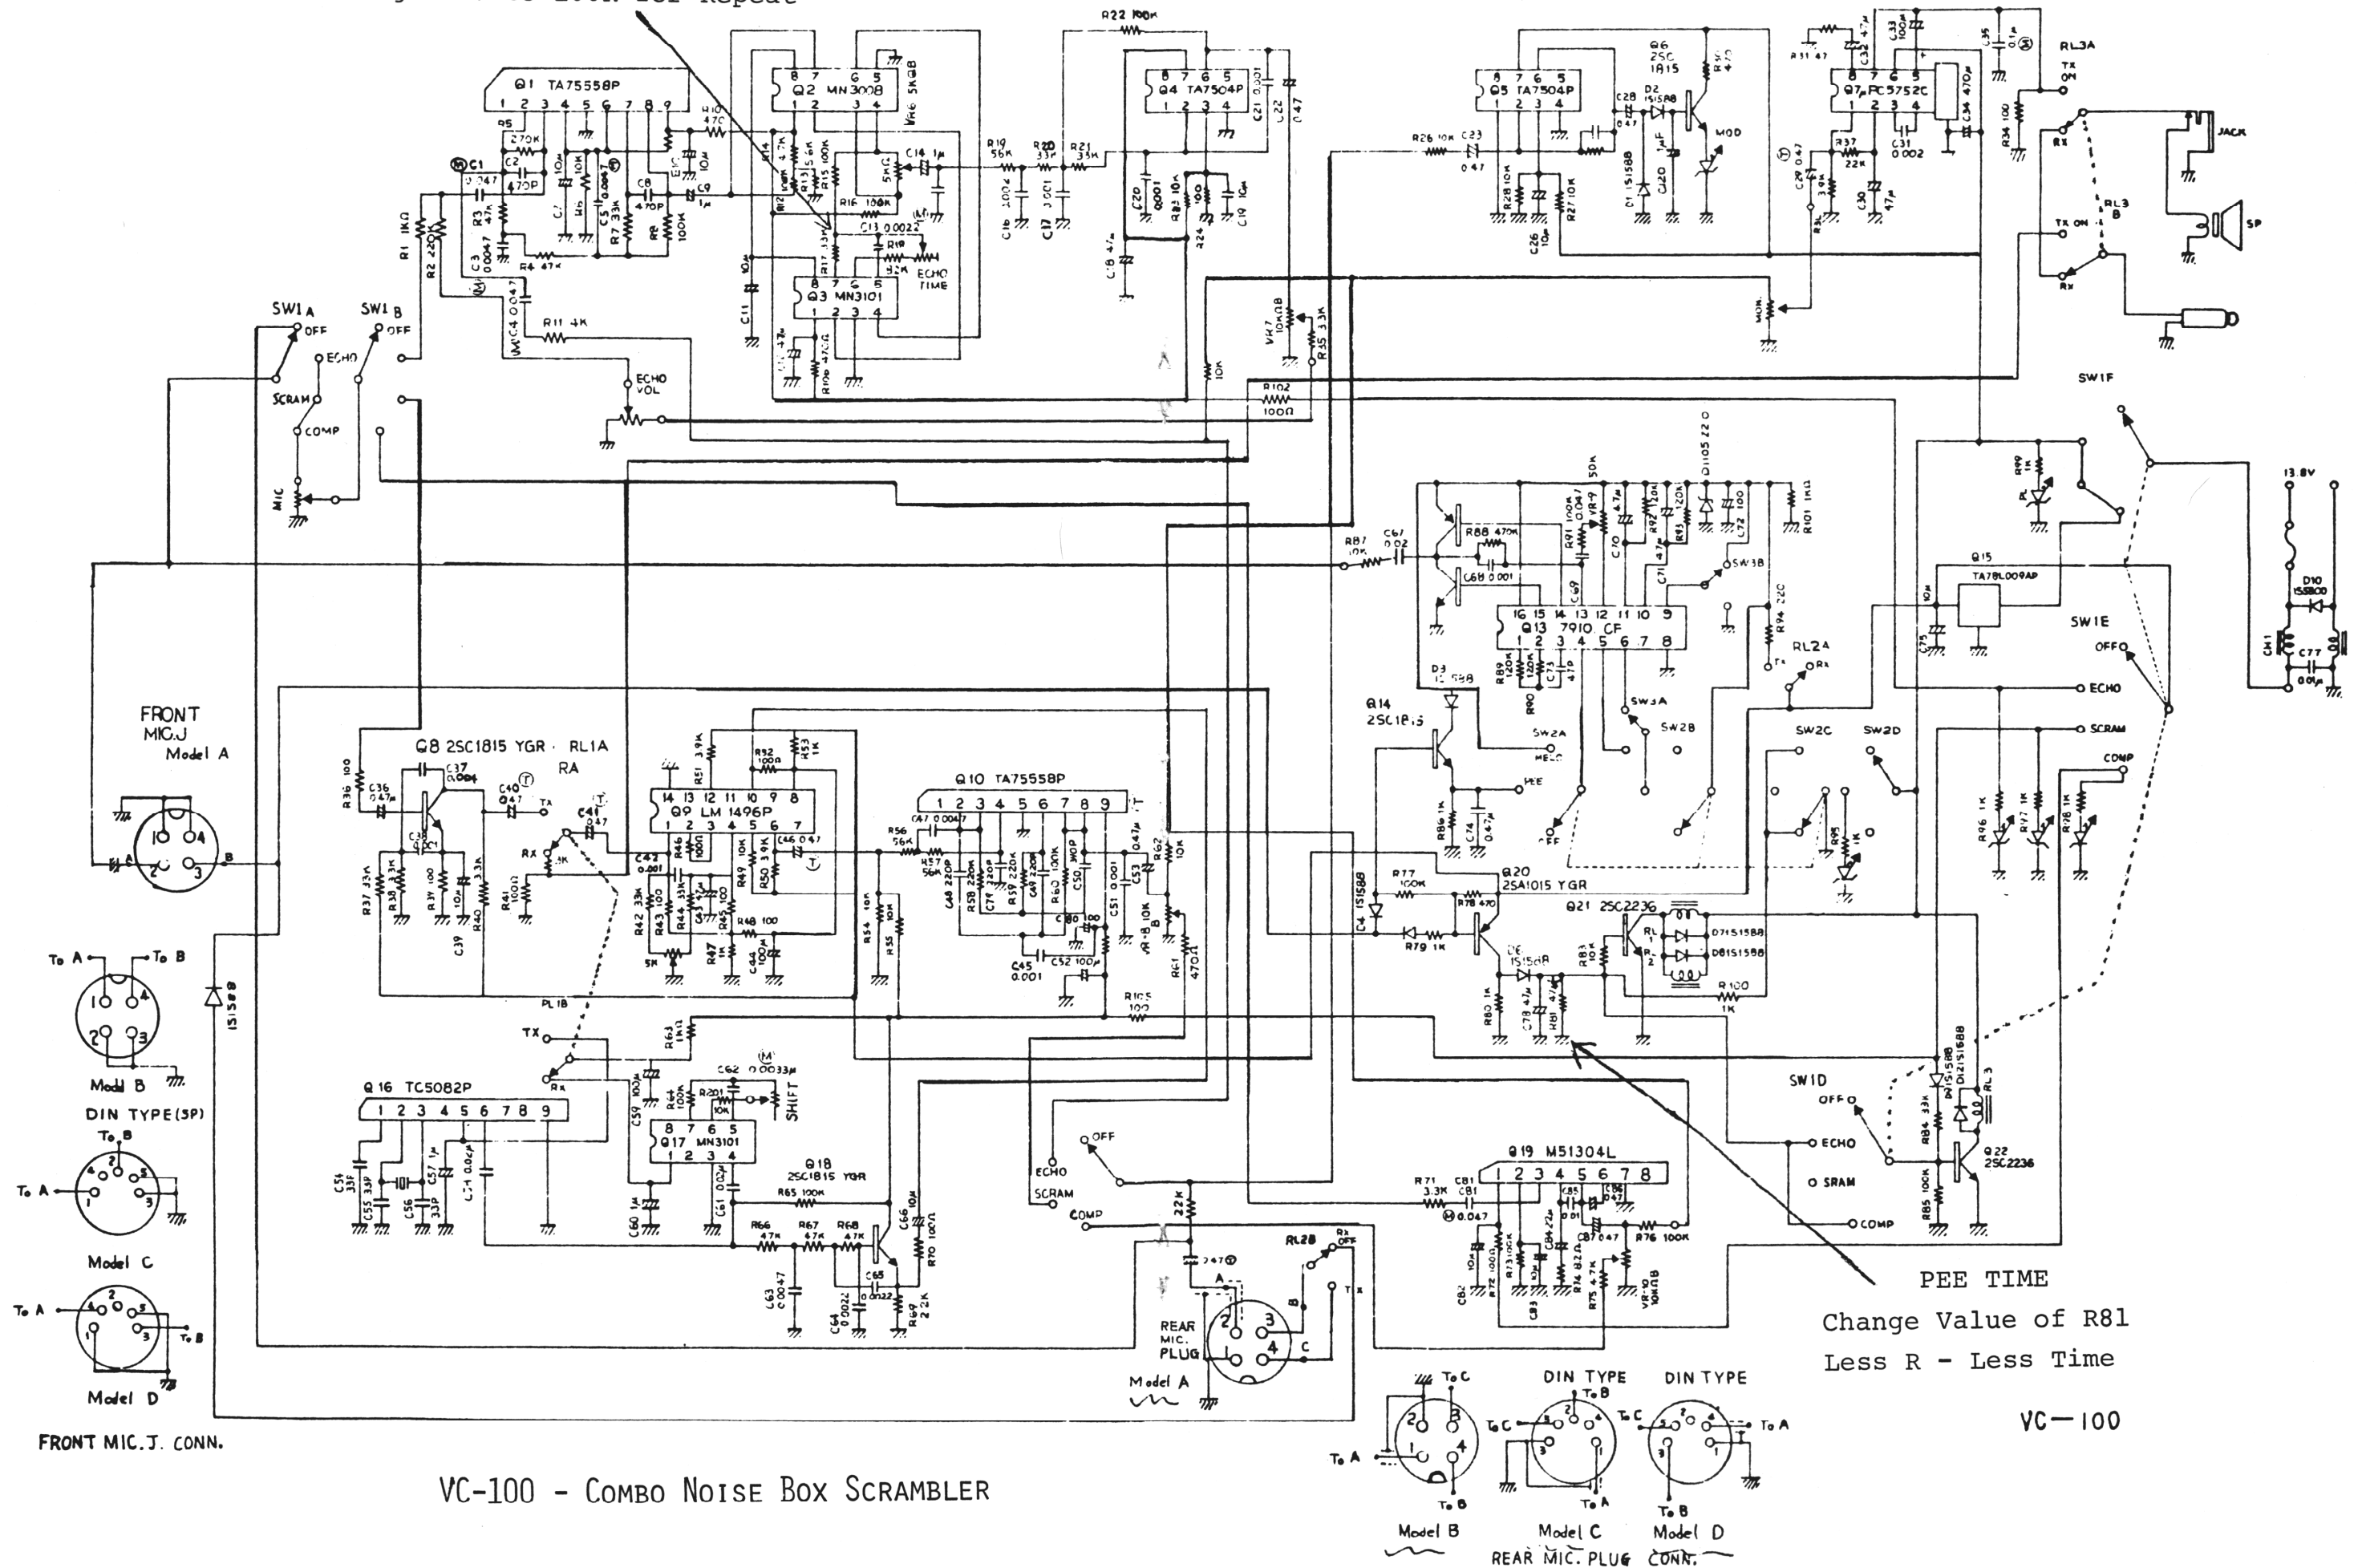

ECHO TIME

Change R17 to 100K for Repeat

VC-100 - COMBO NOISE BOX SCRAMBLER