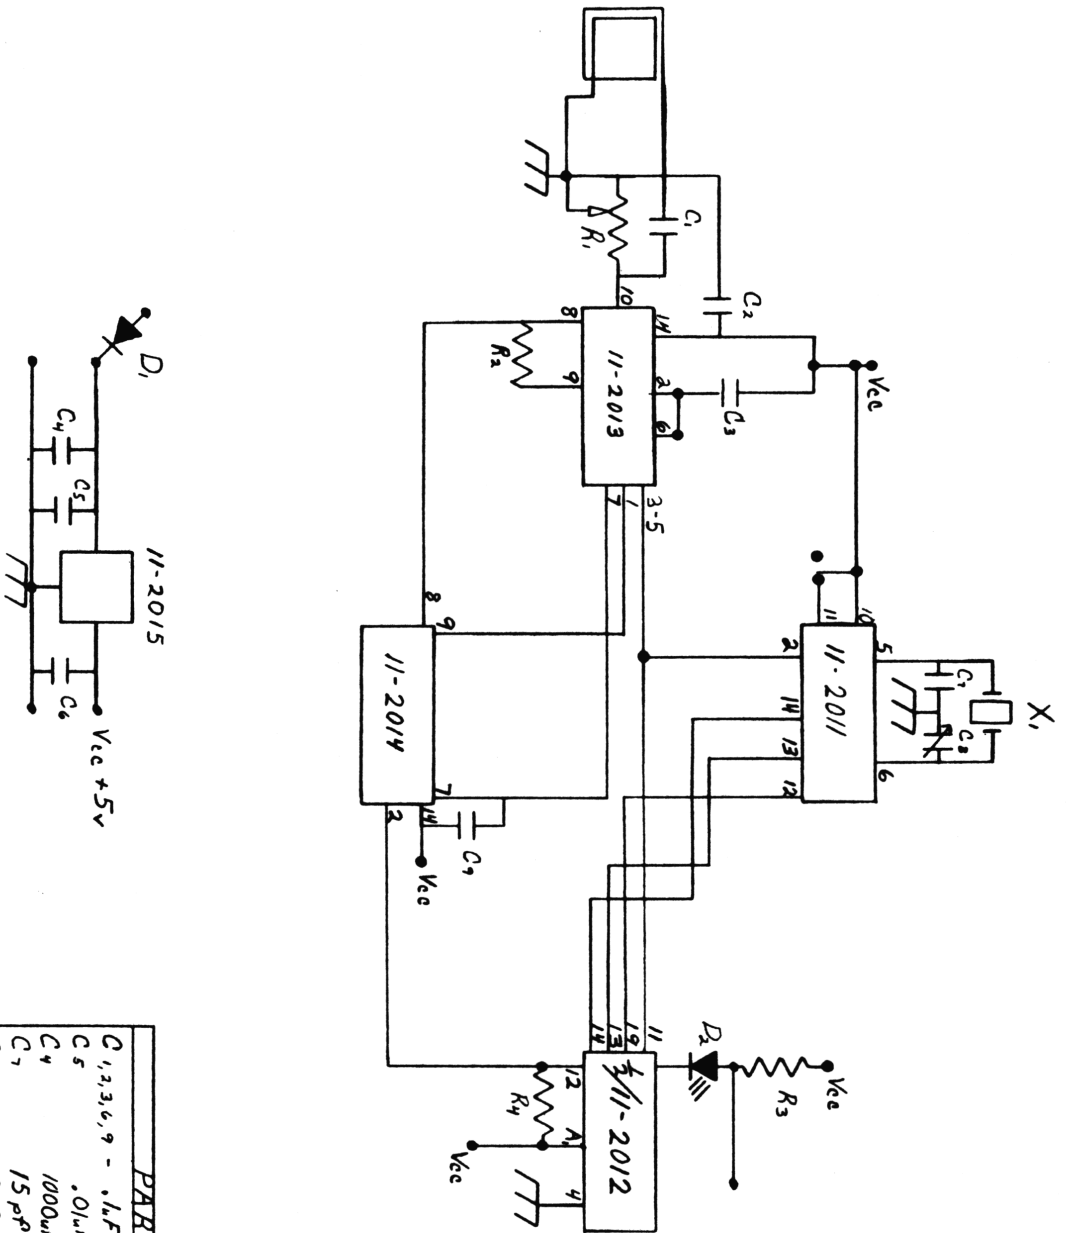

WAWASSEE 'BLACK CAT'
FREQUENCY COUNTER

PARTS	
C1, 2, 3, 6, 9	.01μF 50V
C5	1000μF 16V
C4	15 pF 50V
C7	8-20 variable
C8	5K POT
R1	2700Ω
R2	100Ω
R3	220Ω
R4	Crystal
X1	1N4001
D1	LED