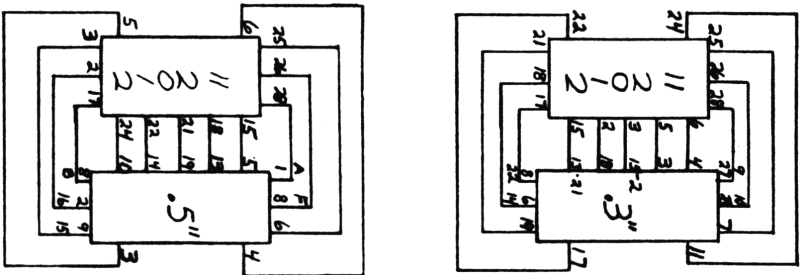

WAWASSEE 'BLACK CAT'
FREQUENCY COUNTER

PARTS	
C1, 2, 3, 6, 9	.01μF 50V
C5	1000μF 16V
C4	15 pF 50V
C7	8-20 variable
C8	5K POT
R1	2700Ω
R2	100Ω
R3	220Ω
R4	Crystal
X1	1N4001
D1	LED