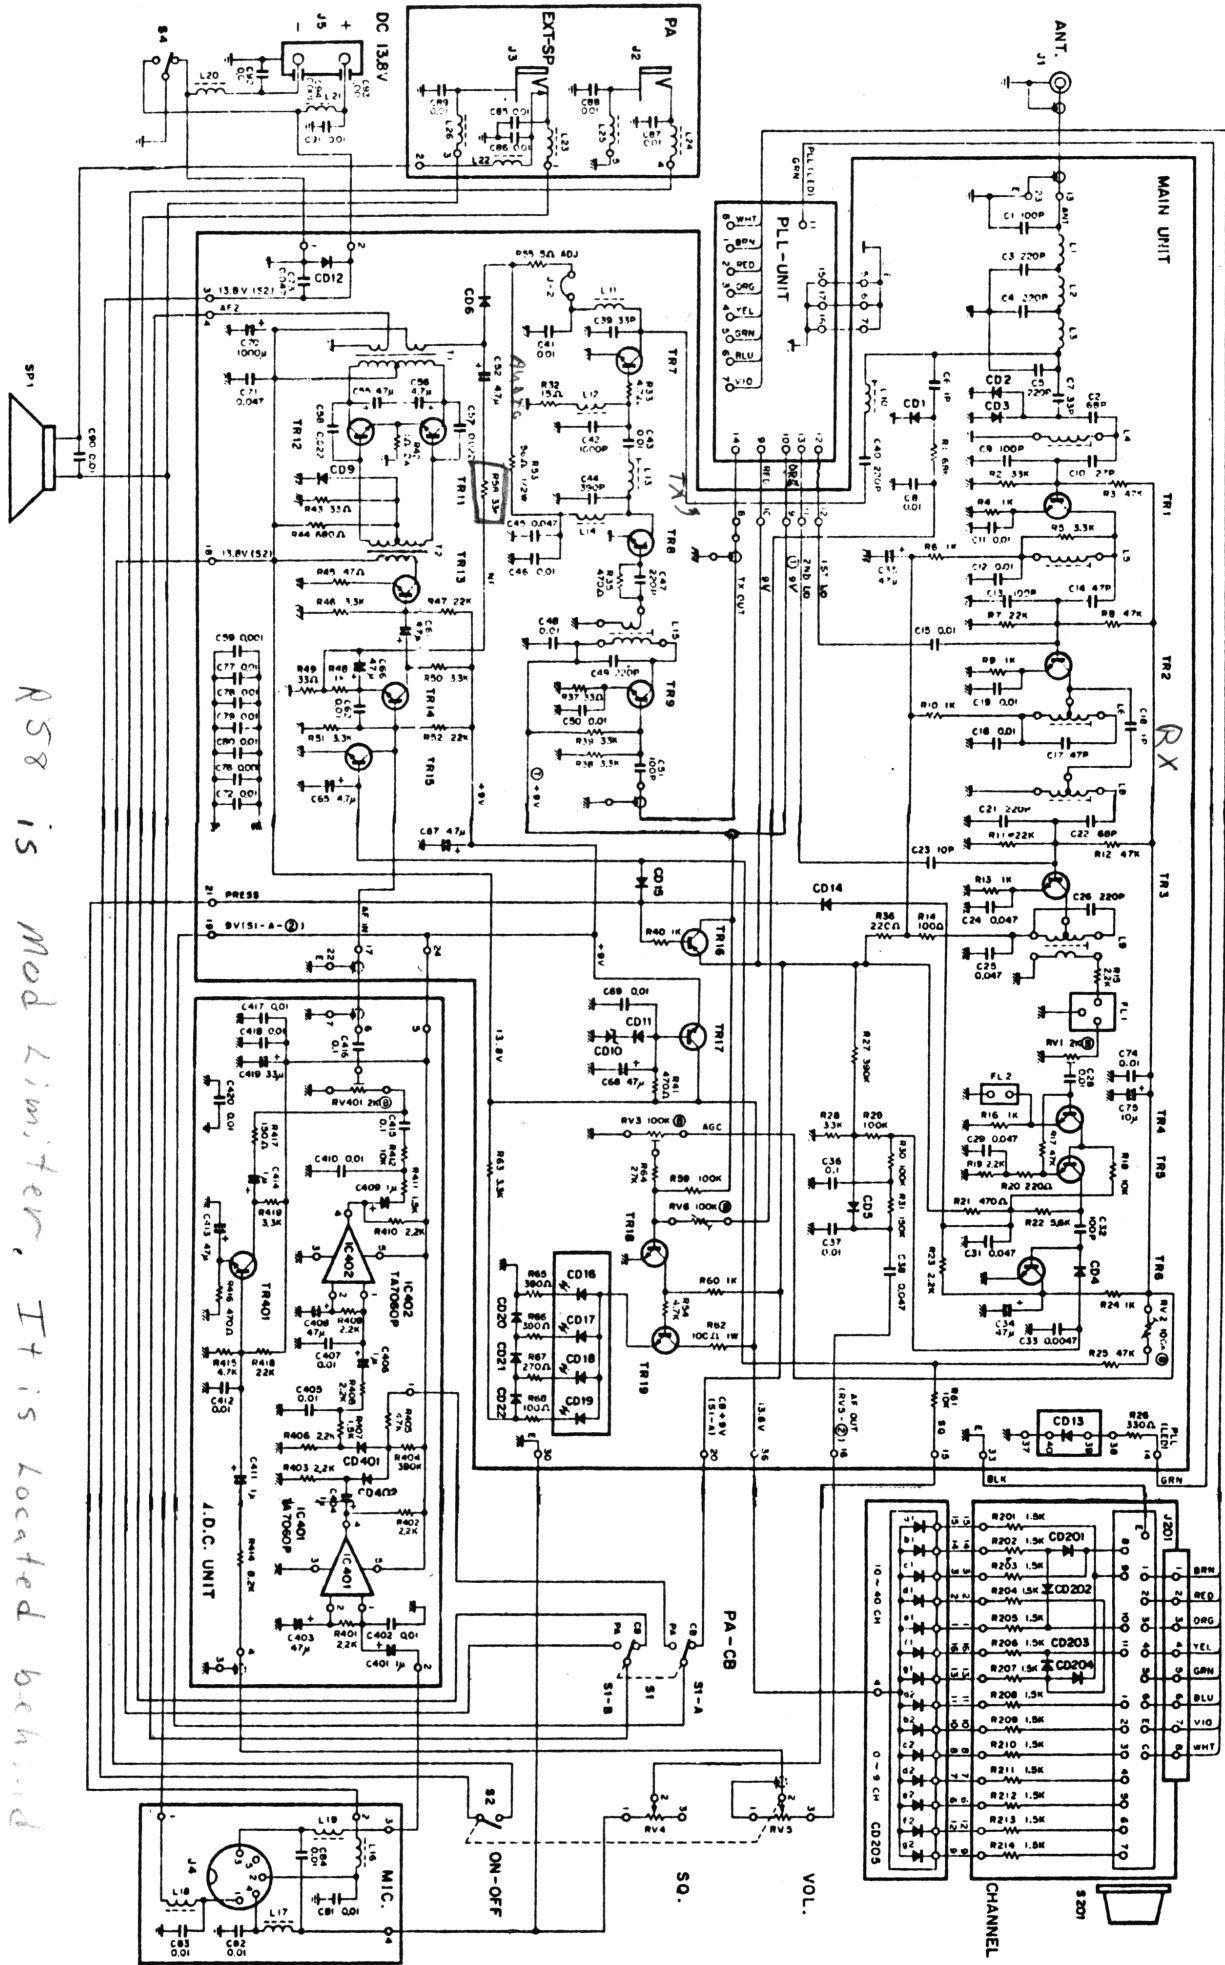

FIELDMASTER MICRO-MINI 40

RS8 is Mod Limiter, It is located behind the Ext SPKR and PA SPKR Board.