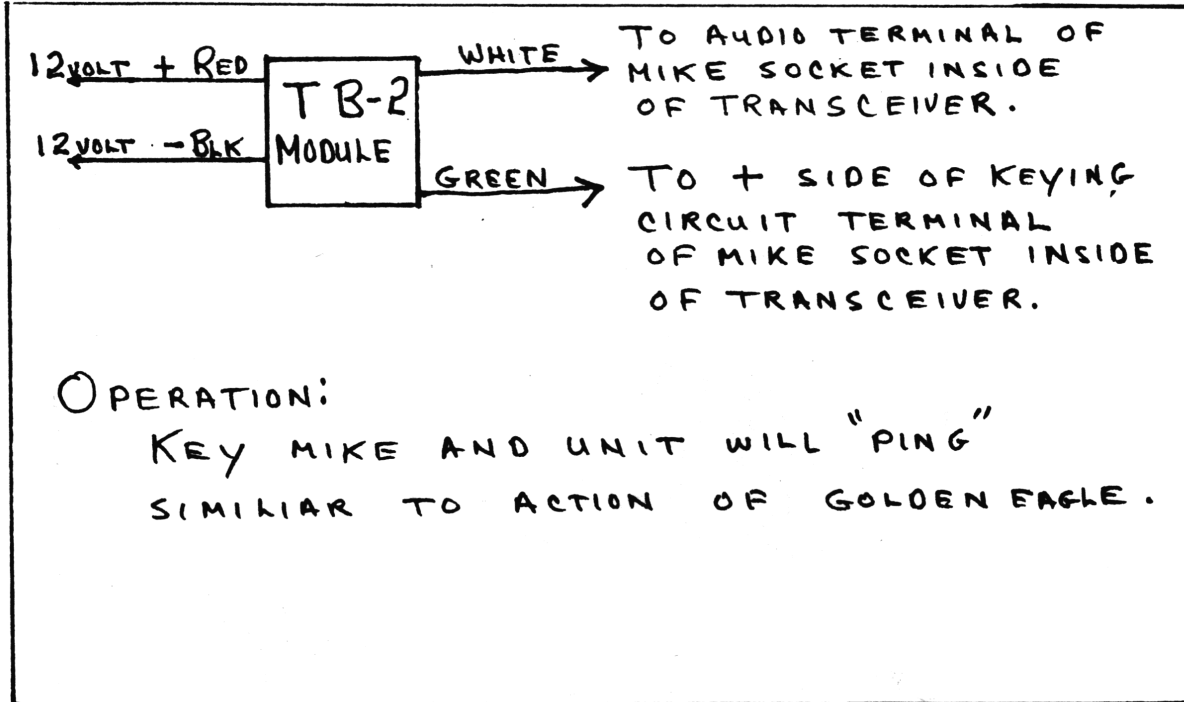

# ADDING PING

ADDING TB-2 MODULE  
TO MAKE RADIO "PING" LIKE GOLDEN EAGLE

D&J Electronics, Inc. has brought back the ping because of the many requests for this popular unit. The simple installation of the unit allows a ping similar to the ping the Golden Eagle produced. A toggle switch in the power line to the module will allow the user to turn it off and on.

## OPTIONAL CIRCUIT