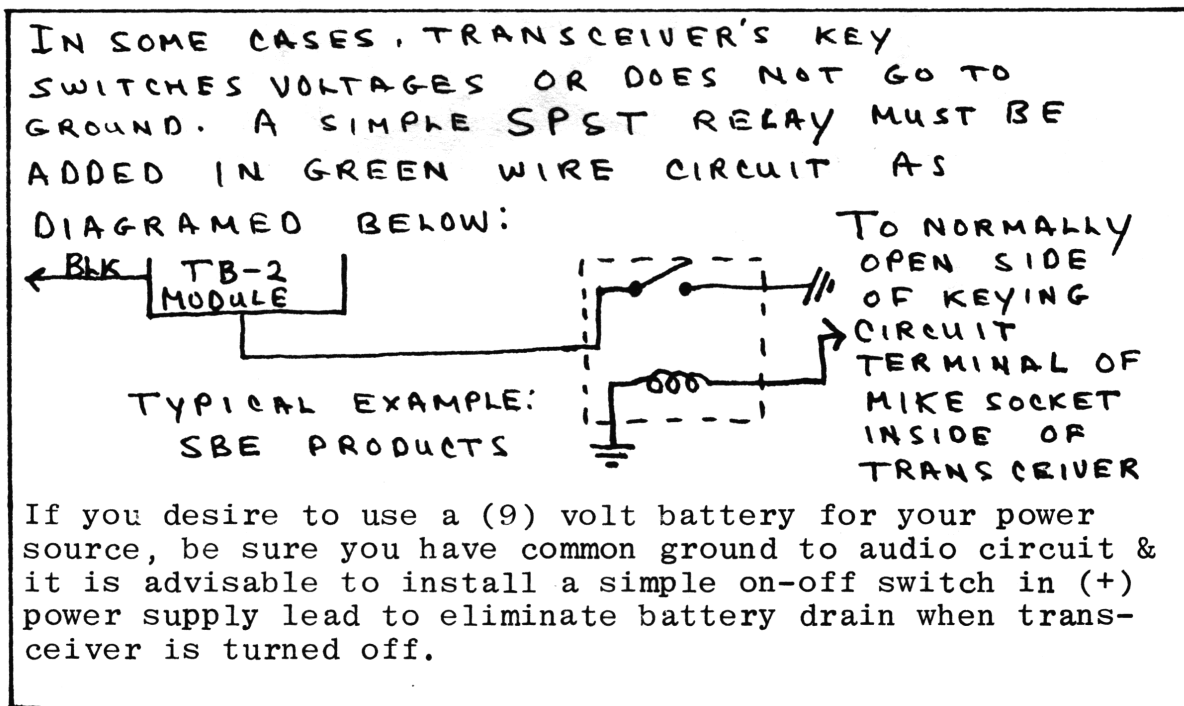

# ADDING PING

ADDING TB-2 MODULE  
TO MAKE RADIO "PING" LIKE GOLDEN EAGLE

D&J Electronics, Inc. has brought back the ping because of the many requests for this popular unit. The simple installation of the unit allows a ping similar to the ping the Golden Eagle produced. A toggle switch in the power line to the module will allow the user to turn it off and on.