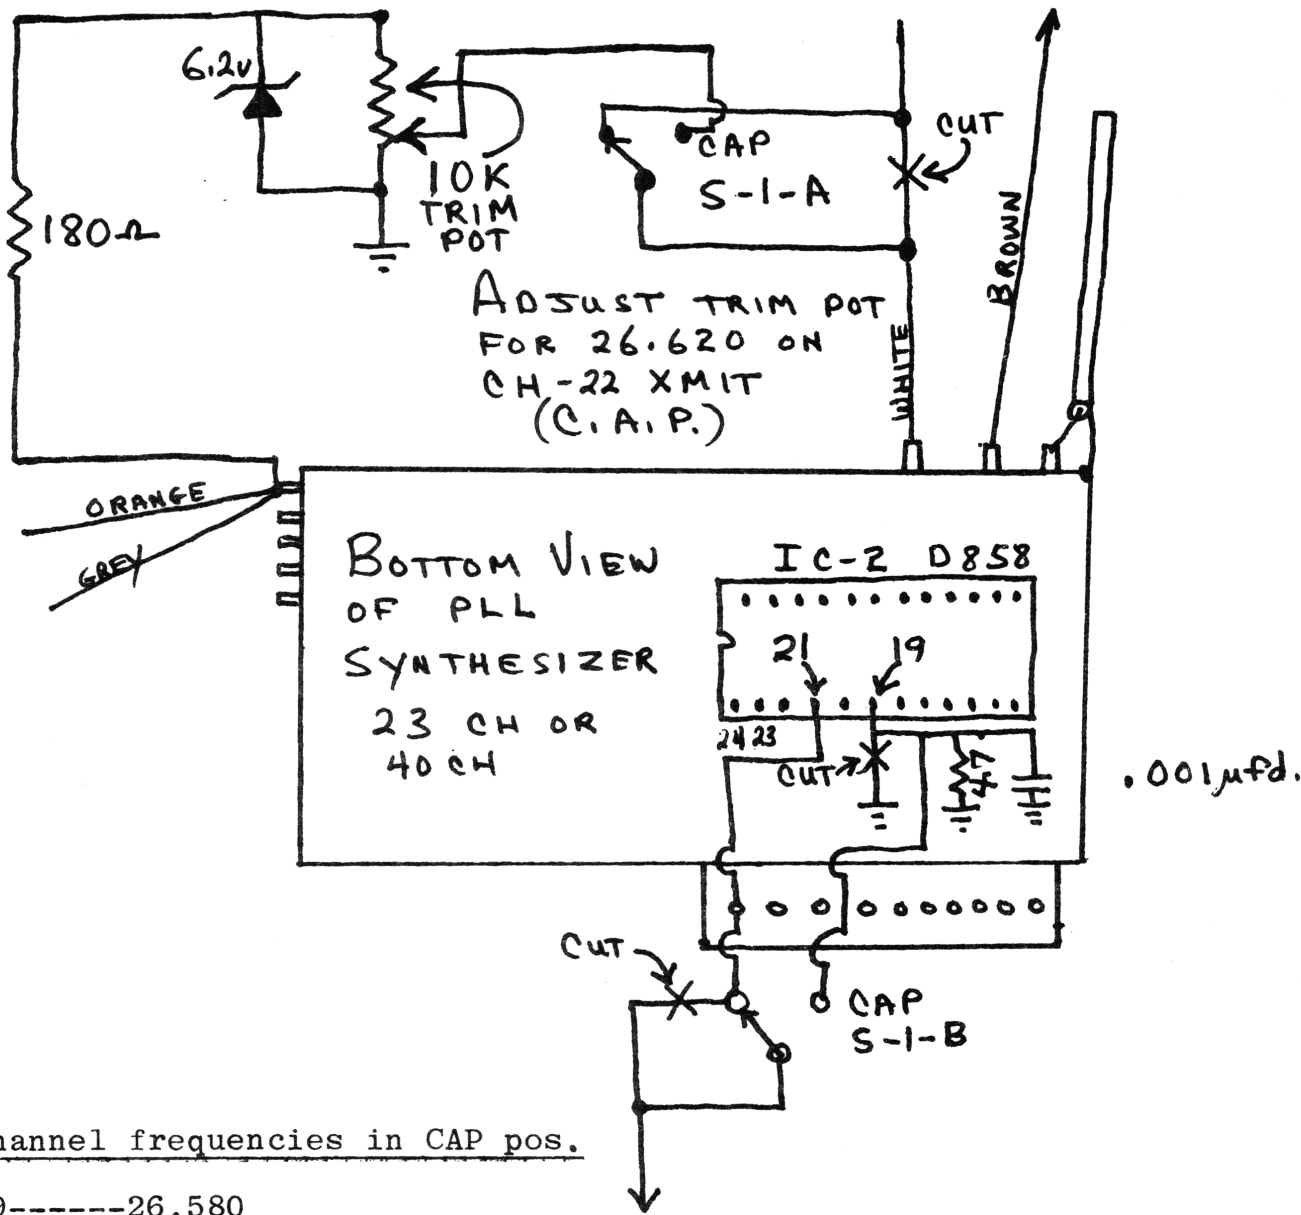

CIVIL AIR PATROL MODIFICATION

SPARTAN PLL, TEABERRY,
MIDLAND, AND OTHER RADIOS
USING 858 CHIP

Channel frequencies in CAP pos.

19-----	26.580
20-----	26.600
21-----	26.610
22-----	26.620 CAP
23-----	26.650

TO CHANNEL
SELECT SWITCH

Note: Use DPDT Toggle Switch for S-1, clarifier is disabled in CAP position

Alignment on CB channel 4

Receive

- T-7
- T-6
- L-6 in PLL

Transmit

- T-10 most effective
- L-10
- L-7