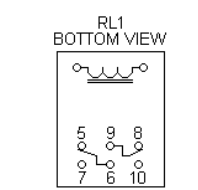

Q2-Q9  
2SC2290 DX1200 Twelve Gauge  
2SC2879 DX1600 Sweet Sixteen

C11, C22, C33, C44  
1000pF DX1200 Twelve Gauge  
1200pF DX1600 Sweet Sixteen

**NOTE:**

1. The wire colors used in this diagram will vary from the amp. Also the wire color will vary from amp to amp.
2. The component type will vary from amp to amp see text for more information.
3. This diagram is based on current production (2001) out of Texas Star.

**Texas Star DX1600 Sweet Sixteen DX1200 Twelve Gauge Amp**

Copyright © 2002, CBTricks.com All Rights Reserved  
Rev. # 1.6 CBTricks.com Jan. 2002