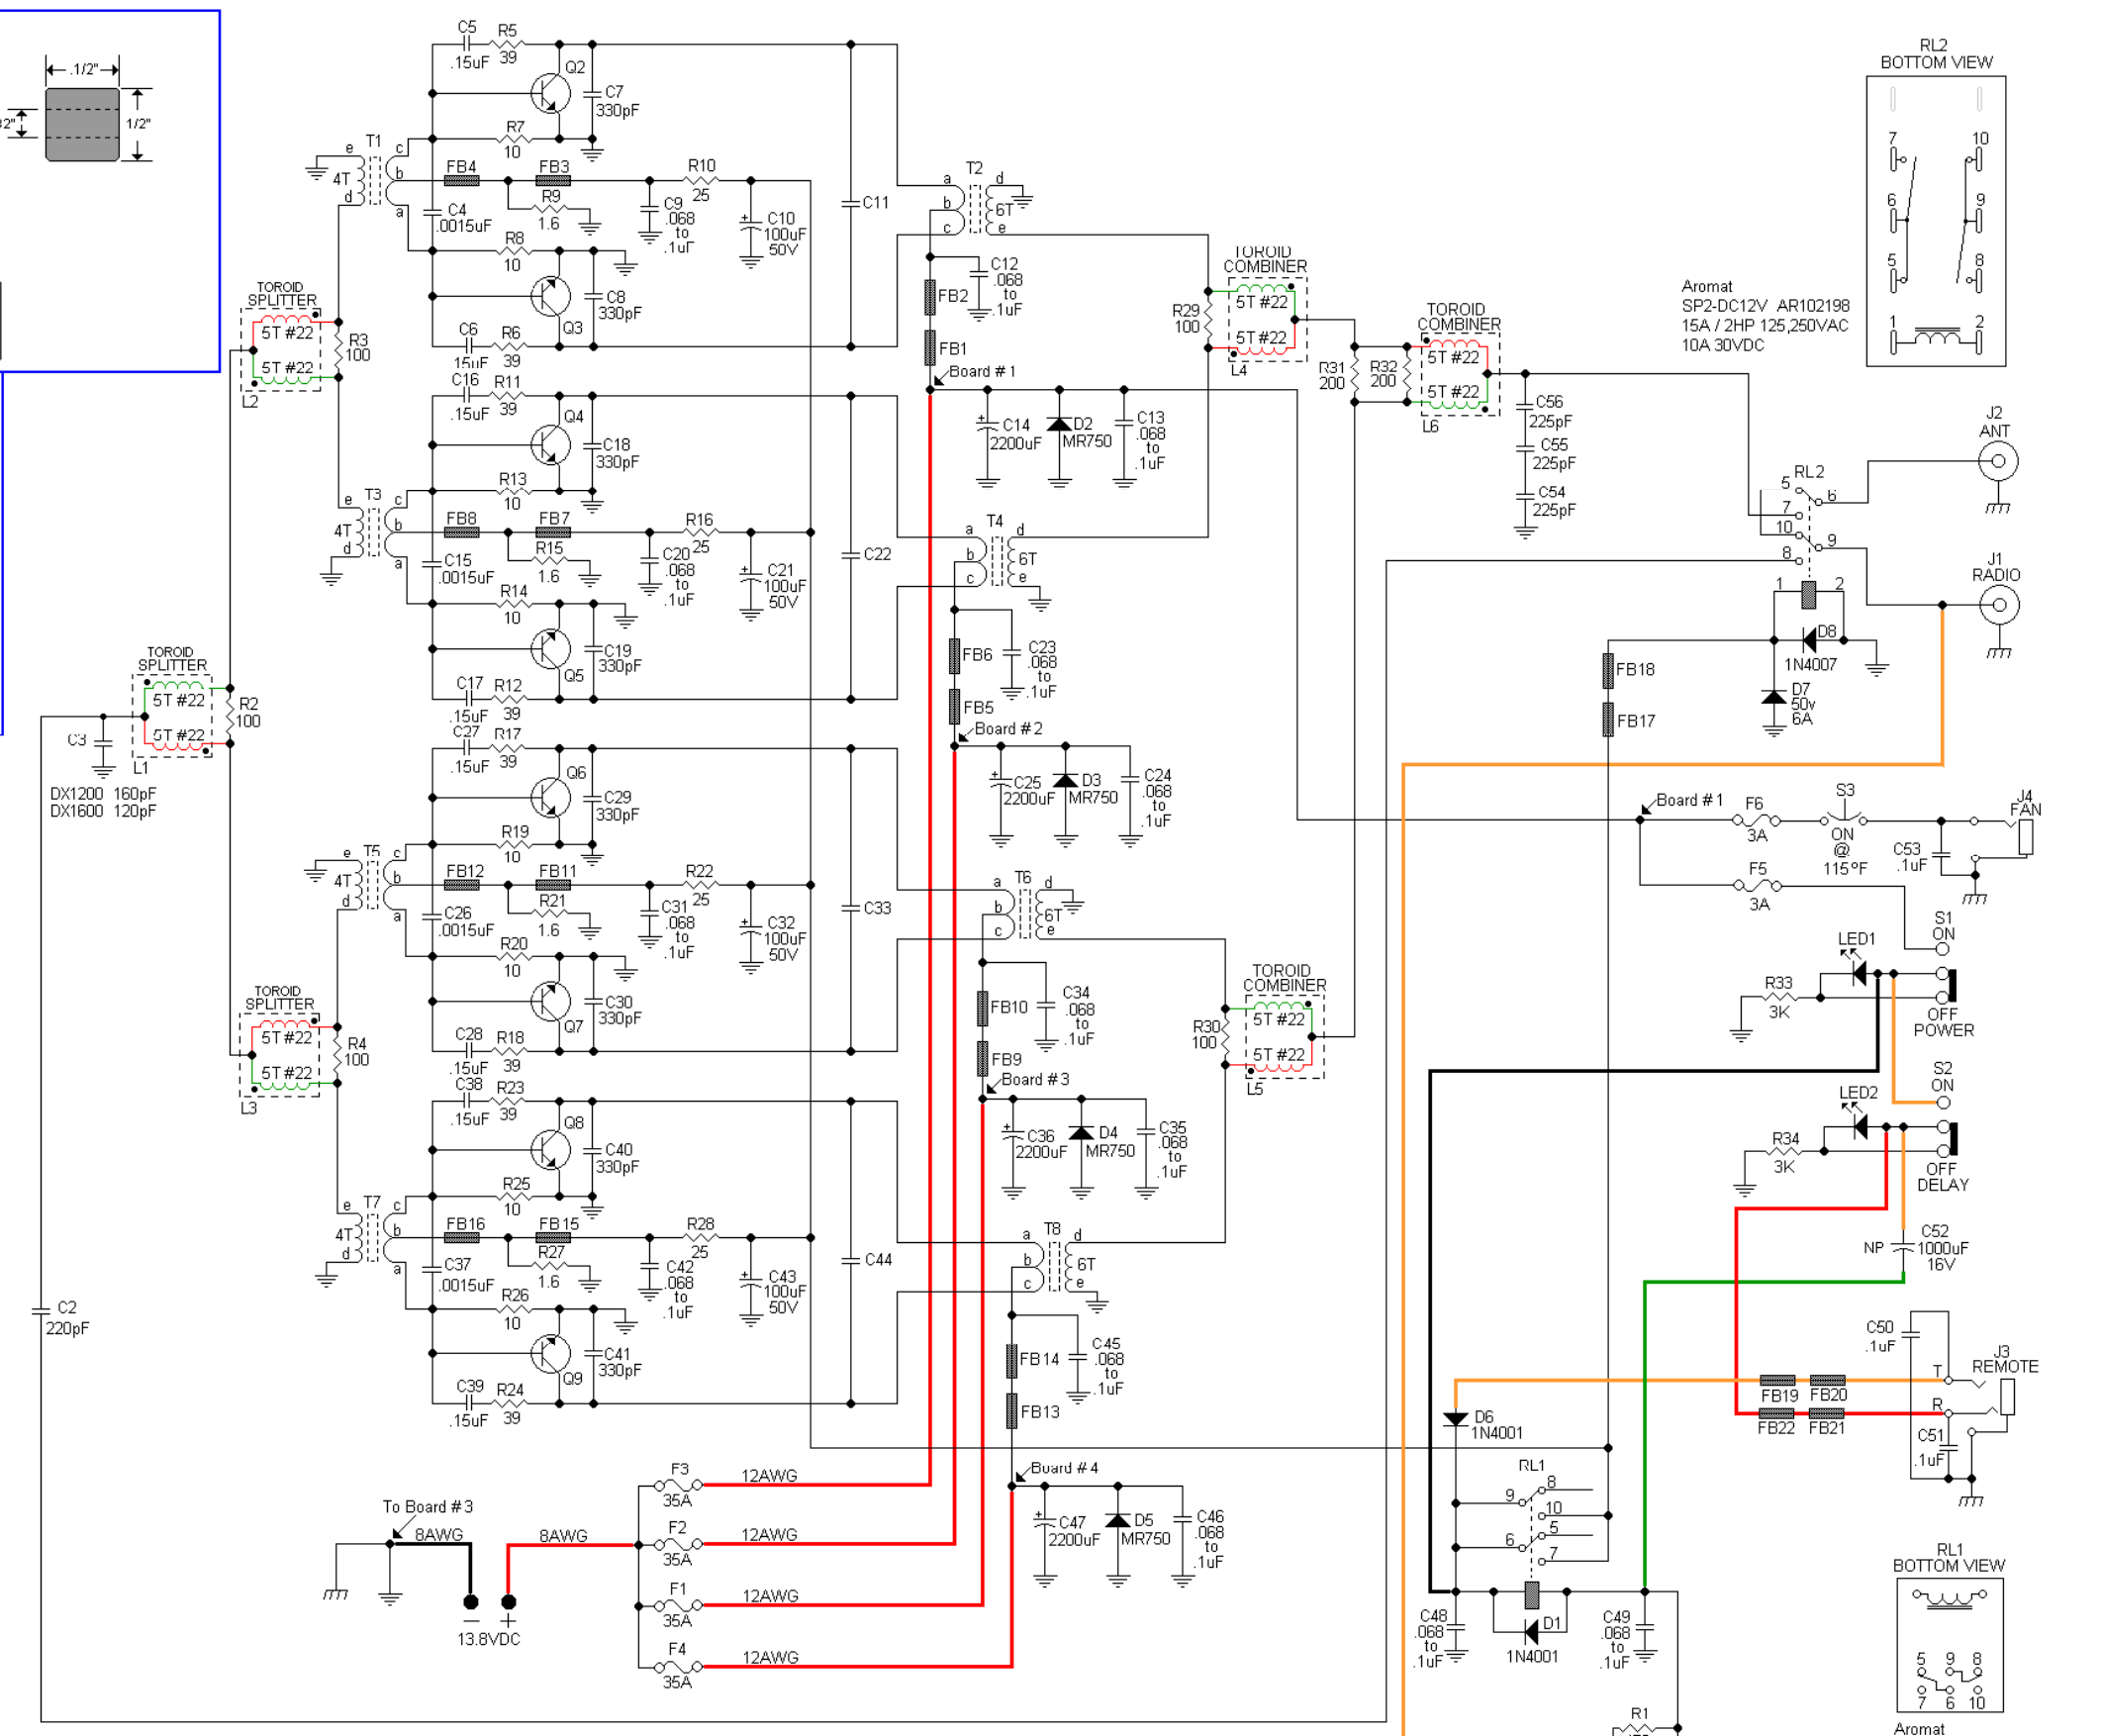

Q2-Q9  
2SC2290 DX1200 Twelve Gauge  
2SC2879 DX1600 Sweet Sixteen

C11, C22, C33, C44  
1000pF DX1200 Twelve Gauge  
1200pF DX1600 Sweet Sixteen

**NOTE:**

1. The wire colors used in this diagram will vary from the amp. Also the wire color will vary from amp to amp.
2. The component type will vary from amp to amp see text for more information.
3. This diagram is based on current production (2001) out of Texas Star.

**Texas Star DX1600 Sweet Sixteen DX1200 Twelve Gauge Amp**

Copyright © 2002, CBTricks.com All Rights Reserved  
Rev. # 1.6 CBTricks.com Jan. 2002