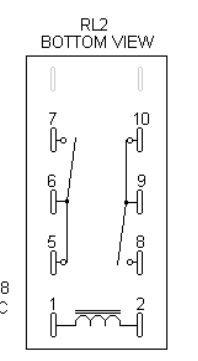

Q2-Q9  
2SC2290 DX1200 Twelve Gauge  
2SC2879 DX1600 Sweet Sixteen

C11, C22, C33, C44  
1000pF DX1200 Twelve Gauge  
1200pF DX1600 Sweet Sixteen

**NOTE:**

1. The wire colors used in this diagram will vary from the amp. Also the wire color will vary from amp to amp.
2. The component type will vary from amp to amp see text for more information.
3. This diagram is based on current production (2001) out of Texas Star.

**Texas Star DX1600 Sweet Sixteen DX1200 Twelve Gauge Amp**

Copyright © 2002, CBTricks.com All Rights Reserved  
Rev. # 1.6 CBTricks.com Jan. 2002