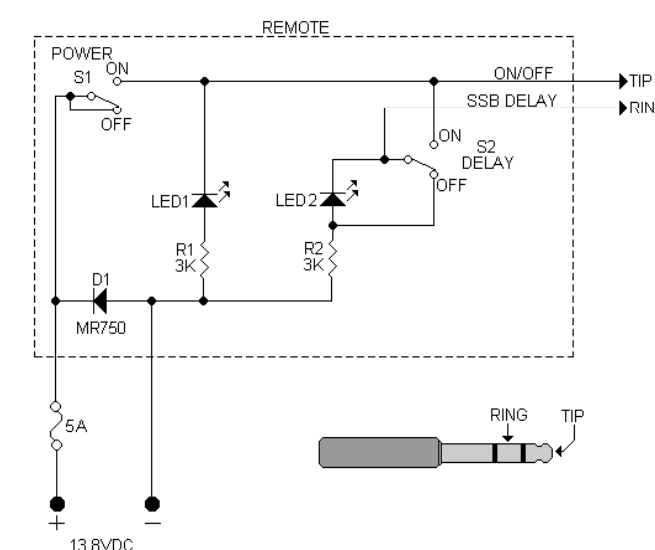

Q2-Q9  
2SC2290 DX1200 Twelve Gauge  
2SC2879 DX1600 Sweet Sixteen

C11, C22, C33, C44  
1000pF DX1200 Twelve Gauge  
1200pF DX1600 Sweet Sixteen

**NOTE:**

1. The wire colors used in this diagram will vary from the amp. Also the wire color will vary from amp to amp.
2. The component type will vary from amp to amp see text for more information.
3. This diagram is based on current production (2001) out of Texas Star.

**Texas Star DX1600 Sweet Sixteen DX1200 Twelve Gauge Amp**

Copyright © 2002, CBTricks.com All Rights Reserved  
Rev. # 1.6 CBTricks.com Jan. 2002