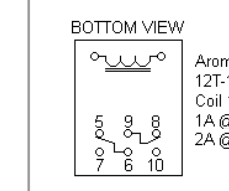

Aromat
SP2-DC12V AR102198
15A / 2HP 125,250VAC
10A 30VDC

Aromat
12T-12V-9-H1
Coil 12Vdc 185
1A @ 125vac
2A @ 28vdc