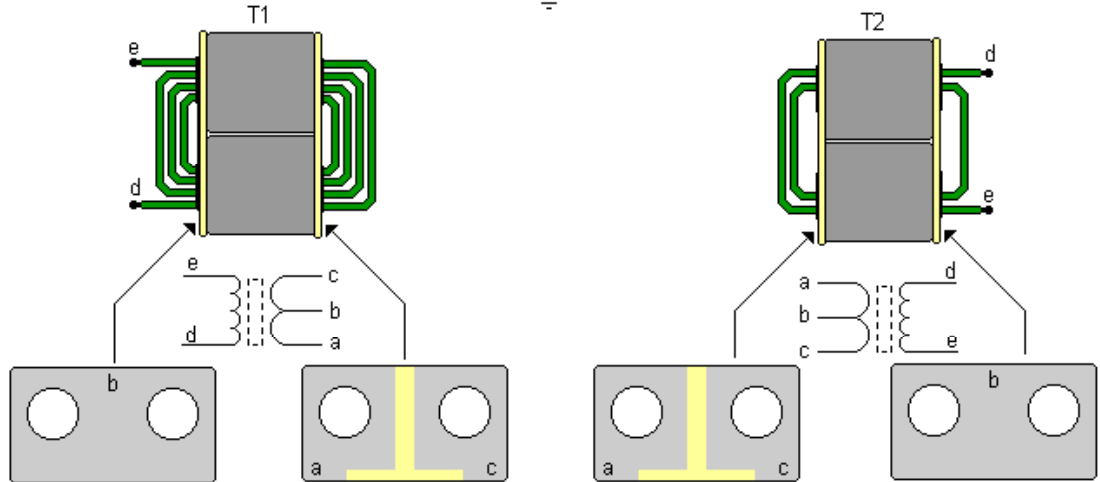

RL1
BOTTOM VIEW

Aromat
K2T-12V-9-H1
Coil 12Vdc 185ohm
1A @ 125vac
2A @ 28vdc

ALL SWITCHES ARE SHOWN IN THE OFF POSITION

NOTE:

1. The wire colors used in this diagram will vary from the amp. Also the wire color will vary from amp to amp.
2. The component type will vary from amp to amp see text for more information.