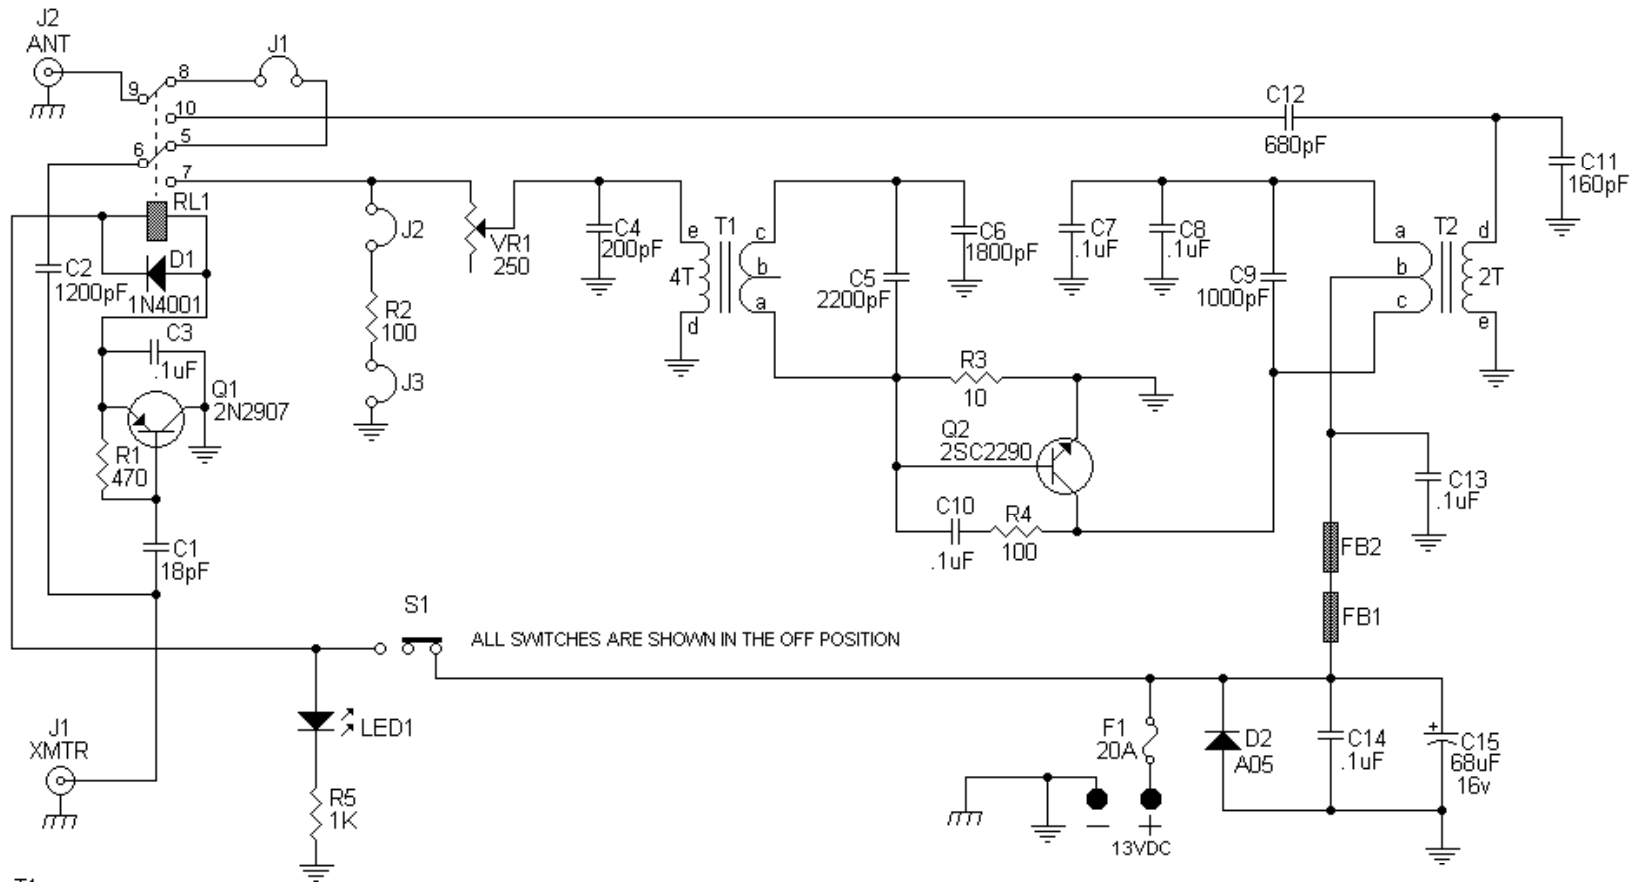

RL1
BOTTOM VIEW

Aromat
K2T-12V-9-H1
Coil 12Vdc 185ohm
1A @ 125vac
2A @ 28vdc

ALL SWITCHES ARE SHOWN IN THE OFF POSITION

NOTE:

1. The wire colors used in this diagram will vary from the amp. Also the wire color will vary from amp to amp.
2. The component type will vary from amp to amp see text for more information.