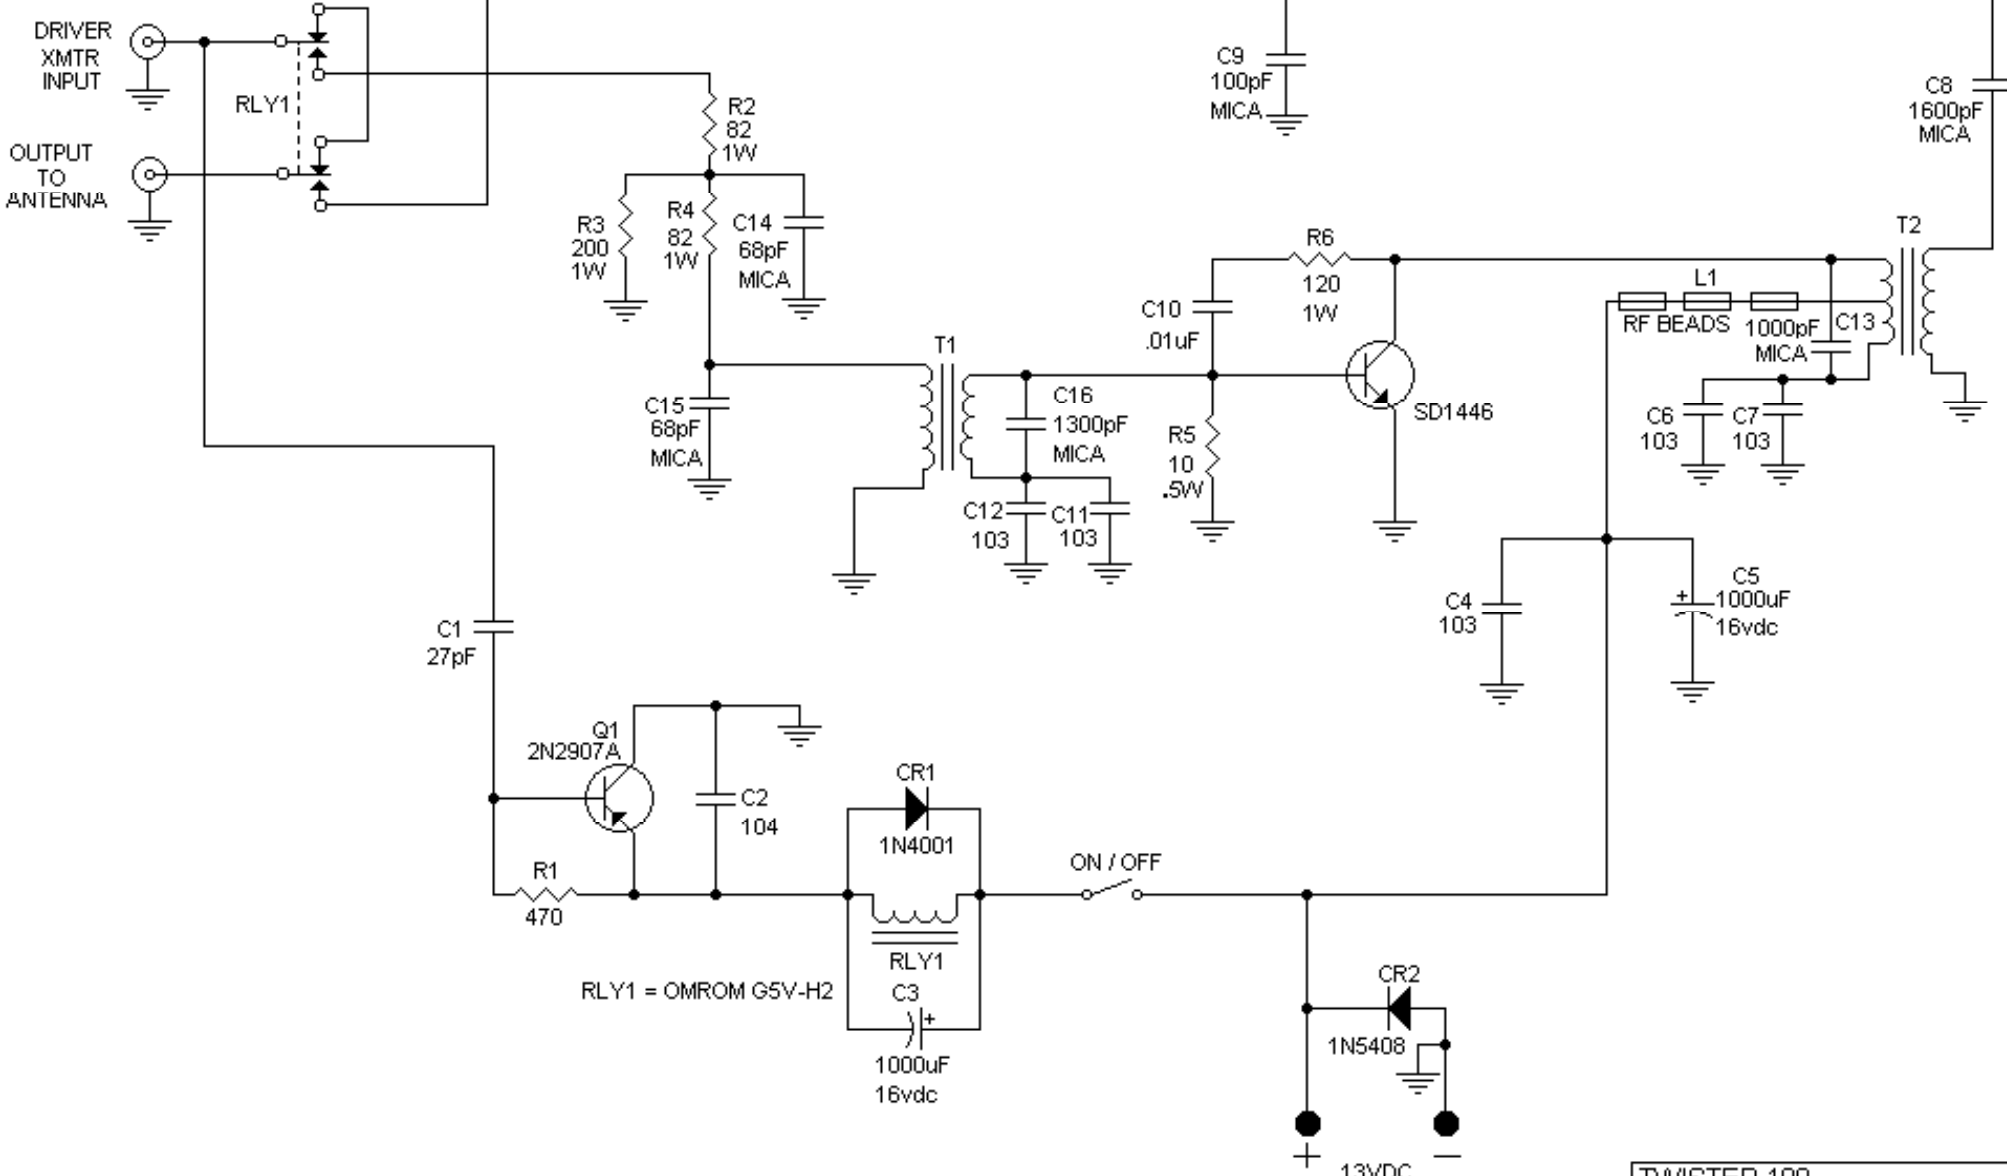

MAX INPUT 2 WATTS CONTINUOUS

RLY1 = OMROM G5V-H2

TWISTER 100  
Re-Drawn By CBTricks  
Copyright CBTricks